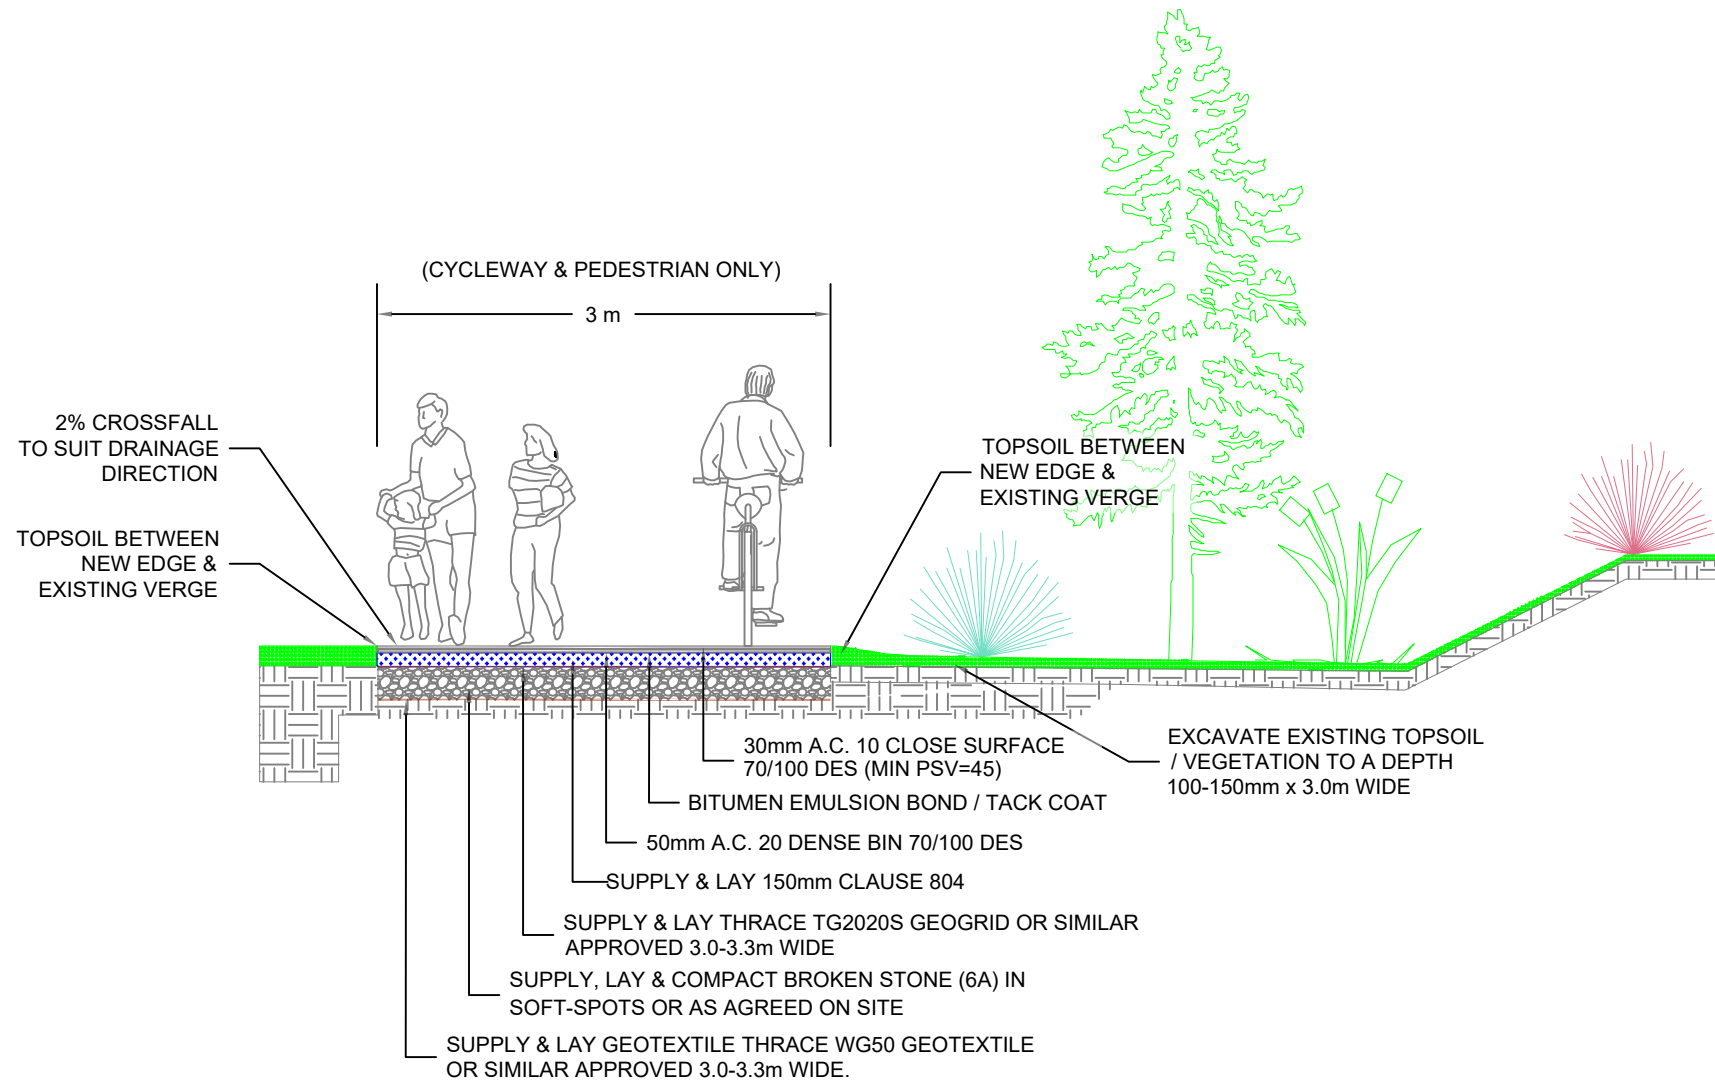

Note:
 All dimensions are in meters, unless noted otherwise.
 All dimensions to be checked on site and any discrepancy to be reported to the engineer.
 Figured dimensions only to be used, drawings not to be scaled. If in doubt ask.
 For illustration purposes only. Exact size and appearance of unit subject to manufacturer selection.

GREENWAY
 SCALE 1:50

PROJECT TITLE: Lemanaghan Wind Farm, Co. Offaly		
DRAWING TITLE: Amenity Track Detail		
PROJECT No.: 200804	DRAWING No.: 200804-54	SCALE: 1:50 @A3
DRAWN BY: FB	CHECKED BY: GO	DATE: 24.03.2026
		REVISION: P01