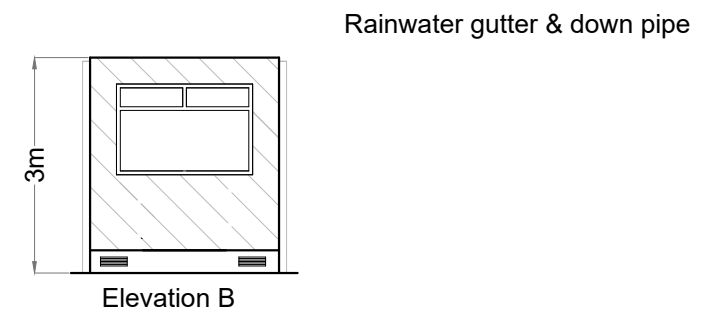

Note:
 All dimensions are in m, unless noted otherwise.
 All dimensions to be checked on site and any discrepancy to be reported to the engineer.
 Figured dimensions only to be used, drawings not to be scaled. If in doubt ask.
 For illustration purposes only. Exact size and appearance of unit subject to manufacturer selection.

PROJECT TITLE: Lemanaghan Wind Farm, Co. Offaly		
DRAWING TITLE: Security Cabin Detail		
PROJECT No.: 200804	DRAWING No.: 200804-41	SCALE: 1:100 @ A3
DRAWN BY: FB	CHECKED BY: GO	DATE: 23.03.2026
		REVISION:. P01