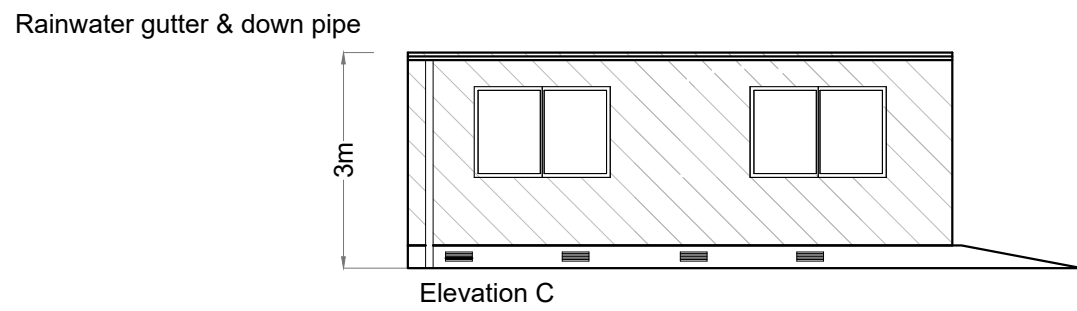

PROJECT TITLE: Lemanaghan Wind Farm, Co. Offaly		
DRAWING TITLE: Security Cabin Detail		
PROJECT No.: 200804	DRAWING No.: 200804-41	SCALE: 1:100 @ A3
DRAWN BY: FB	CHECKED BY: GO	DATE: 23.03.2026
		REVISION:. P01