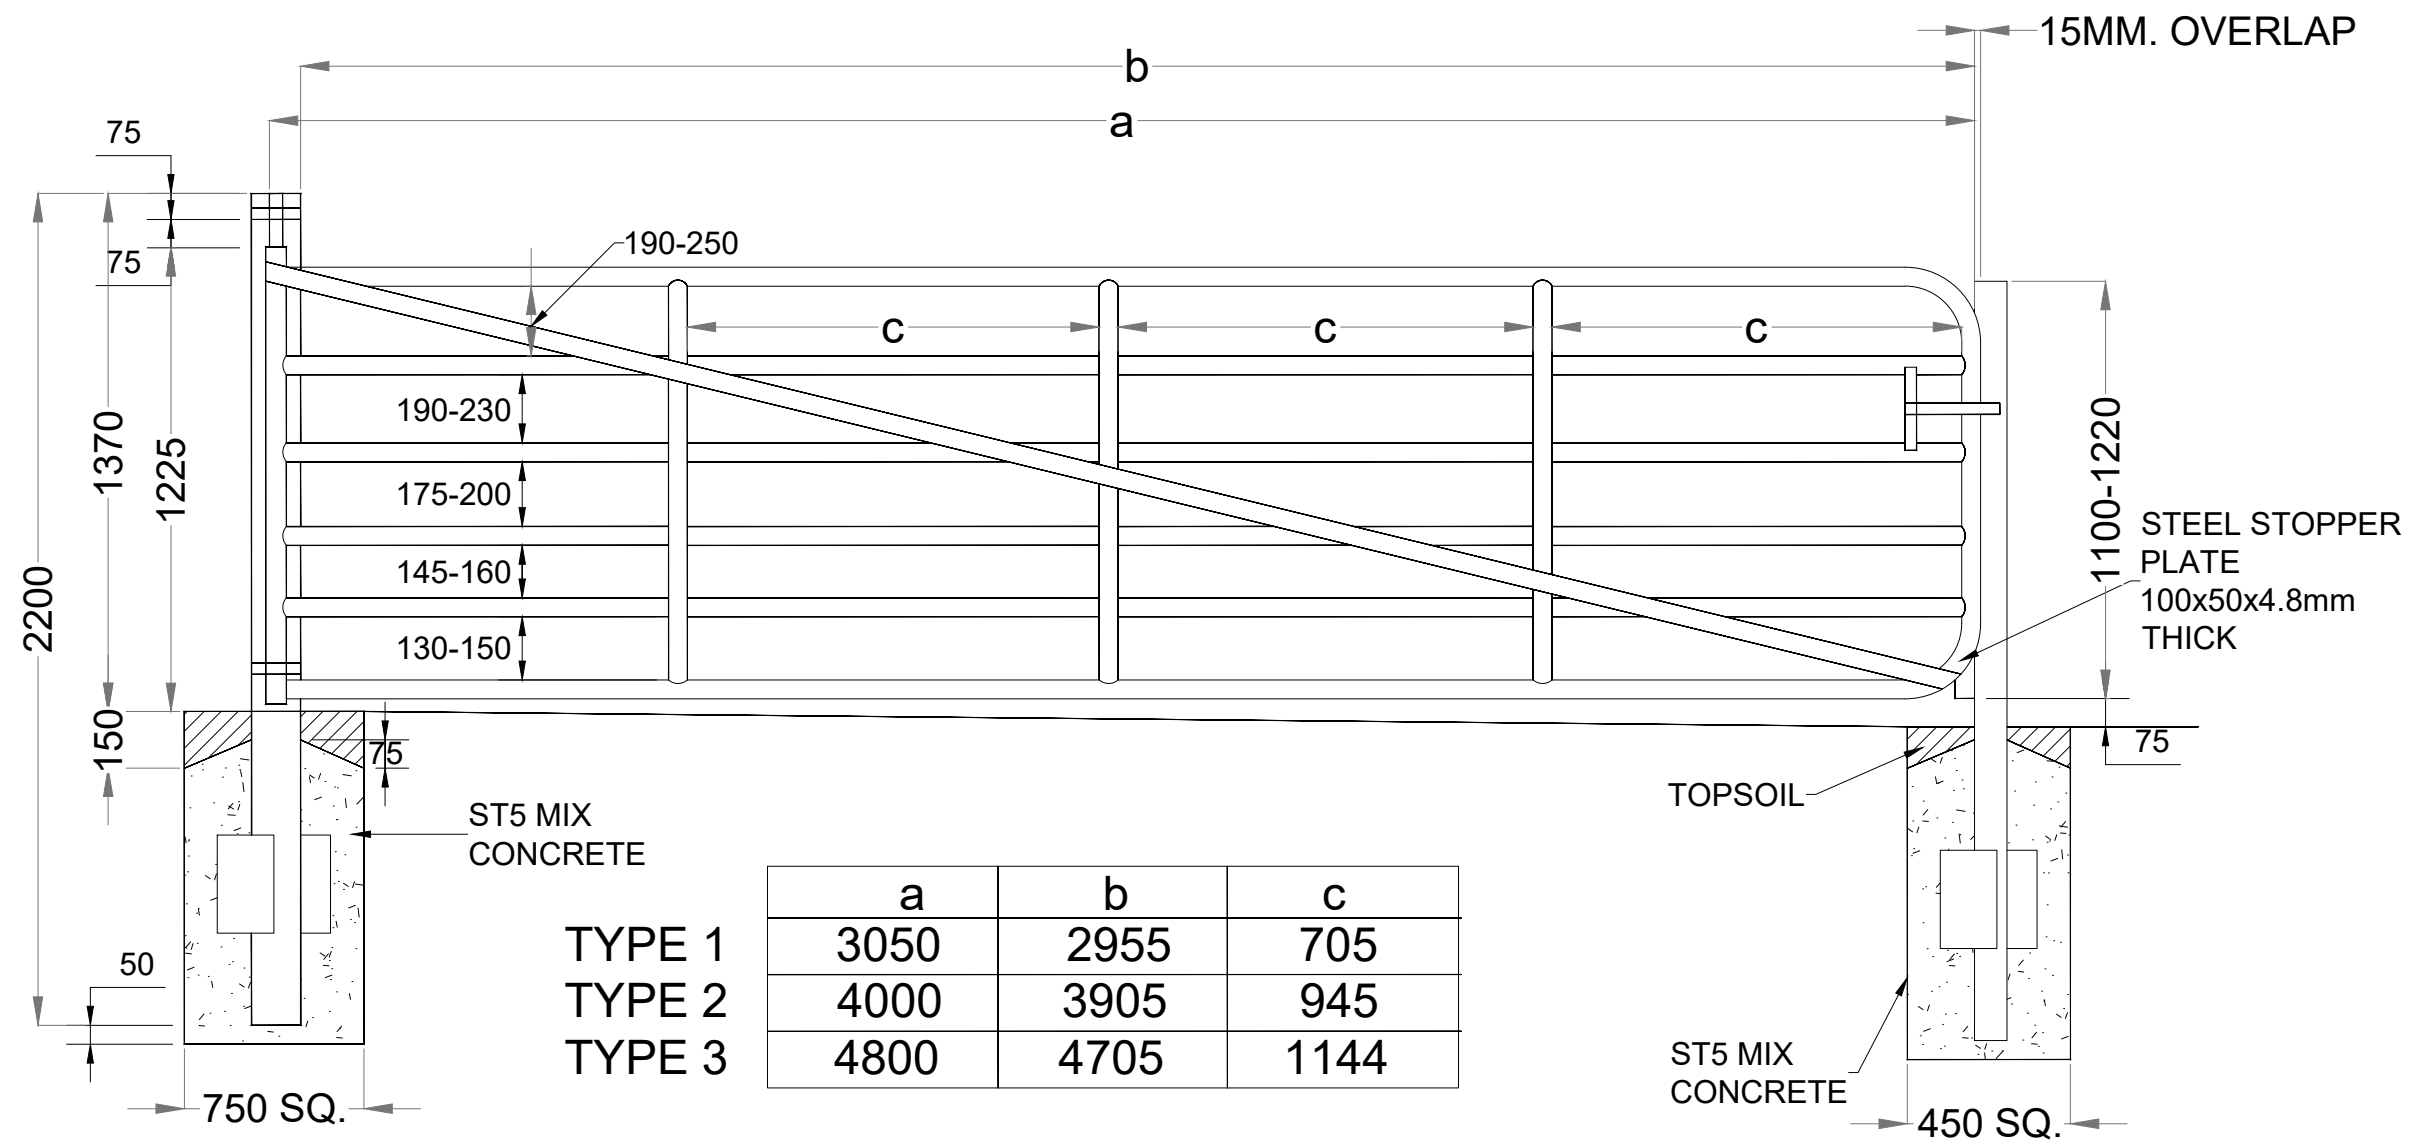

All DIMENSIONS IN mm
UNLESS OTHERWISE NOTED

PROJECT TITLE:			
Lemanaghan Wind Farm, Co. Offaly			
DRAWING TITLE:			
Field Gate Detail			
PROJECT No.:	DRAWING No.:	SCALE:	
200804	200804-29	1:20 @ A3	
DRAWN BY:	CHECKED BY:	DATE:	REVISION.:
FB	GO	23.03.2026	P01